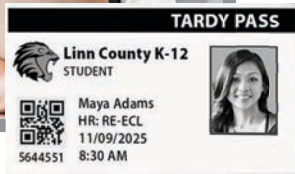

EPIC Track Printer Kiosk Station

for Tardy Tracking & Tardy Pass Issuance

The **EPIC Track Printer Kiosk Station** is an all-in-one unit designed to identify students and track tardy attendance check-in, quickly and with complete accountability, as they arrive at school. The system immediately issues a time-stamped tardy pass to students as confirmation of attendance check-in and to validate permission to navigate the school on their way to class.

A Simple Solution That Provides High Value at Low Cost to Schools.

The **EPIC Track Printer Kiosk Station** offers school districts an extremely user-friendly, affordable solution that supports their identification and accountability program. Students who arrive to school tardy, can quickly be processed and be on their way to class within seconds upon arrival. Depending on the school environment, the EPIC Track Printer Station Kiosk can be administered by office staff or used as a self-service tardy tracking station.