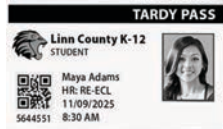

Automatic Tardy Pass Printed

A paper tardy pass instantly prints from the kiosk station once data is processed. The student takes their pass and walks to class where they present it to their teacher or possibly staff en-route.

EPIC Track Tardy App

- Cloud hosted software.
- Tracks data in real-time.
- Check status of tardy students anytime.
- Generate reports on tardy activity history.

Kiosk Tablet

- Touch screen operated.
- Screen size ??w x ??h.
- iOS operating system.

Thermal Printer

- Prints automatically upon ID scan.
- Prints Images, barcodes, fields of color & text.
- Prints to thermal paper or labels.