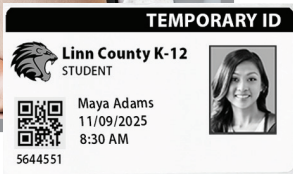

EPIC Track Printer Kiosk Station

for Temporary ID Issuance

The **EPIC Track Printer Kiosk Station** is an all-in-one unit designed to perform and track temporary ID issuance, quickly and with complete accountability, when students forget to bring their ID card to school. Staff may search for the student's record, validate their identity by referencing the photo on screen, and print a dated temporary ID from the kiosk station on an adhesive label in seconds.

EPIC Track
Printer Kiosk Station

A Simple Solution That Provides High Value at Low Cost to Schools.

The **EPIC Track Printer Kiosk Station** offers school districts an extremely user-friendly, affordable solution that supports their identification and accountability program. Students who arrive at school without their ID card, can quickly receive a temporary student ID label that includes the student's barcode allowing them to be scanned and tracked into events (classroom attendance, lunch meal plans, field trips, athletic games, etc) and provides visual validation just like their plastic ID card.