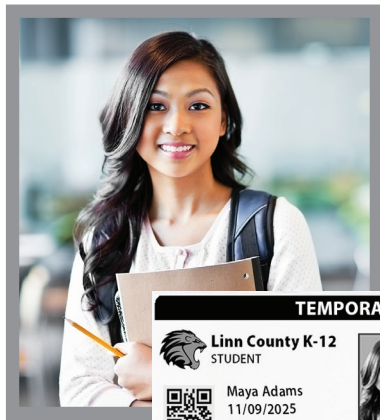

EPIC Track Printer Kiosk Station

for Temporary ID Issuance

The **EPIC Track Printer Kiosk Station** is an all-in-one unit designed to perform and track temporary ID issuance, quickly and with complete accountability, when students forget to bring their ID card to school. Staff may search for the student's record, validate their identity by referencing the photo on screen, and print a dated temporary ID from the kiosk station on an adhesive label in seconds.

EPIC Track
Printer Kiosk Station

A Simple Solution That Provides High Value at Low Cost to Schools.

The **EPIC Track Printer Kiosk Station** offers school districts an extremely user-friendly, affordable solution that supports their identification and accountability program. Students who arrive at school without their ID card, can quickly receive a temporary student ID label that includes the student's barcode allowing them to be scanned and tracked into events (classroom attendance, lunch meal plans, field trips, athletic games, etc) and provides visual validation just like their plastic ID card.