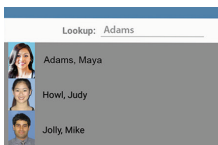

Search for Student Record

Use the lookup feature in the EPIC Track App to search for a student record.

2