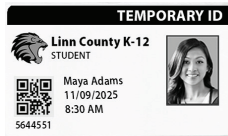

EPIC Track Printer Kiosk Station: Temporary ID How the System Works

The solution consists of an integrated thermal printer, built-in kiosk tablet, and EPIC Track Temporary ID App. The system is designed to create and issue temporary ID card labels:

1

Search for Student Record

Use the lookup feature in the EPIC Track App to search for a student record.

2

Confirm Student Record Selection

Once record is selected, click the confirm button to complete your selection.

3

Automatic ID Label Printout

A temporary ID card will automatically print the student's ID on an adhesive label they can wear that day.

EPIC Track Temporary ID App

- Cloud hosted software.
- Tracks data in real-time.
- Check status of temp IDs issued to students.
- Generate reports on ID issuance history.