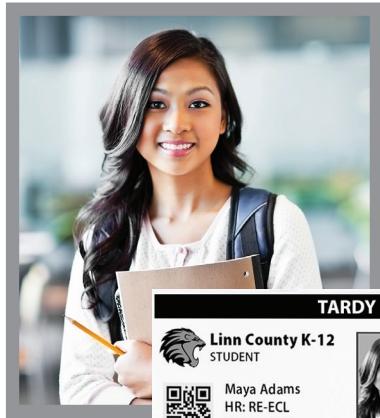

# EPIC Track Printer Kiosk Station

## for Tardy Tracking & Tardy Pass Issuance

The **EPIC Track Printer Kiosk Station** is an all-in-one unit designed to identify students and track tardy attendance check-in, quickly and with complete accountability, as they arrive at school. The system immediately issues a time-stamped tardy pass to students as confirmation of attendance check-in and to validate permission to navigate the school on their way to class.