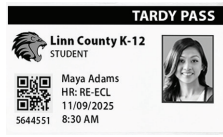

Automatic Tardy Pass Printed

A paper tardy pass instantly prints from the kiosk station once data is processed. The student takes their pass and walks to class where they present it to their teacher or possibly staff en-route.

EPIC Track Tardy App

- Cloud hosted software.
- Tracks data in real-time.
- Check status of tardy students anytime.
- Generate reports on tardy activity history.