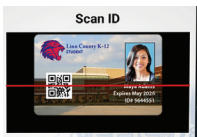

Scan Student ID Barcode

The ID barcode scan identifies the student instantly using the EPIC Track App connection to the student database.

2