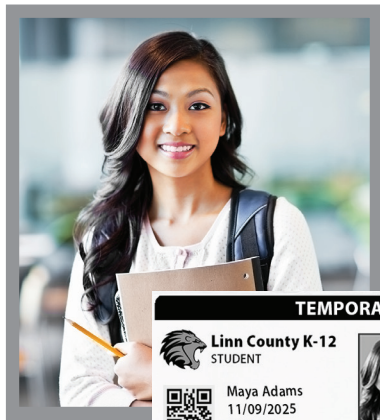

EPIC Track Printer Kiosk Station

for Temporary ID Issuance

The **EPIC Track Printer Kiosk Station** is an all-in-one unit designed to perform and track temporary ID issuance, quickly and with complete accountability, when students forget to bring their ID card to school. Staff may search for the student's record, validate their identity by referencing the photo on screen, and print a dated temporary ID from the kiosk station on an adhesive label in seconds.

A Simple Solution That Provides High Value at Low Cost to Schools.

The **EPIC Track Printer Kiosk Station** offers school districts an extremely user-friendly, affordable solution that supports their identification and accountability program. Students who arrive at school without their ID card, can quickly receive a temporary student ID label that includes the student's barcode allowing them to be scanned and tracked into events (classroom attendance, lunch meal plans, field trips, athletic games, etc) and provides visual validation just like their plastic ID card.