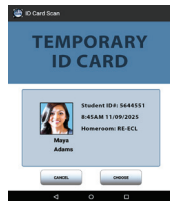

EPIC Track Printer Kiosk Station

for Temporary ID Issuance

The **EPIC Track Printer Kiosk Station** is an all-in-one unit designed to perform and track temporary ID issuance, quickly and with complete accountability, when students forget to bring their ID card to school. Staff may search for the student's record, validate their identity by referencing the photo on screen, and print a dated temporary ID from the kiosk station on an adhesive label in seconds.

EPIC Track Printer Kiosk Station: Temporary ID How the System Works

The solution consists of an integrated thermal printer, built-in kiosk tablet, and EPIC Track Temporary ID App. The system is designed to create and issue temporary ID card labels:

1

Search for Student Record

Use the lookup feature in the EPIC Track App to search for a student record.

2

Confirm Student Record Selection

Once record is selected, click the confirm button to complete your selection.

3

Automatic ID Label Printout

A temporary ID card will automatically print the student's ID on an adhesive label they can wear that day.

EPIC Track Temporary ID App

- Cloud hosted software.
- Tracks data in real-time.
- Check status of temp IDs issued to students.
- Generate reports on ID issuance history.