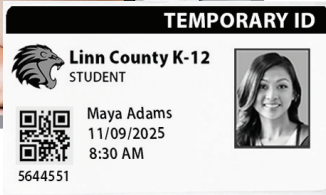

EPIC Track Print Kiosk

Temporary ID Issuance

The EPIC Track Print Kiosk with Temporary ID Issuance is an all-in-one unit designed to perform temporary student IDs, quickly and with complete accountability, when students forget to bring their ID card to school. Staff may search for the student's record, validate their identity by referencing the photo on screen, and print a dated temporary ID from the kiosk station on an adhesive label in seconds.

A Simple Solution That Provides High Value at an Affordable Cost

The EPIC Track Print Kiosk with Temporary ID Issuance offers schools an extremely user-friendly, affordable solution that supports their identification and accountability program. Students who arrive at school without their ID card, can quickly receive a temporary student ID label that includes the student's barcode allowing them to be scanned and tracked into events (classroom attendance, lunch meal plans, field trips, athletic games, etc) and provides visual validation just like their plastic ID card.

EPIC Track Print Kiosk: Temporary ID Issuance How the System Works

The solution consists of an integrated thermal printer, built-in kiosk tablet, and EPIC Track Temporary ID App. The system is designed to create and issue temporary ID card labels: