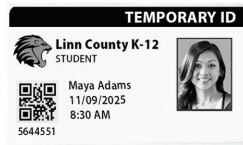

EPIC Track Print Kiosk: Temporary ID Issuance How the System Works

The solution consists of an integrated thermal printer, built-in kiosk tablet, and EPIC Track Temporary ID App. The system is designed to create and issue temporary ID card labels:

1

Search for Student Record

Use the lookup feature in the EPIC Track Temporary ID App to search for a student record.

2

Confirm Student Record Selection

Once record is selected, click the confirm button to complete your selection.

3

Automatic ID Label Printout

A temporary ID card will automatically print the student's ID on an adhesive label they can wear that day.

EPIC Track Temporary ID App

- Cloud hosted software.
- Tracks data in real-time.
- Check status of temp IDs issued to students.
- Generate reports on ID issuance history.