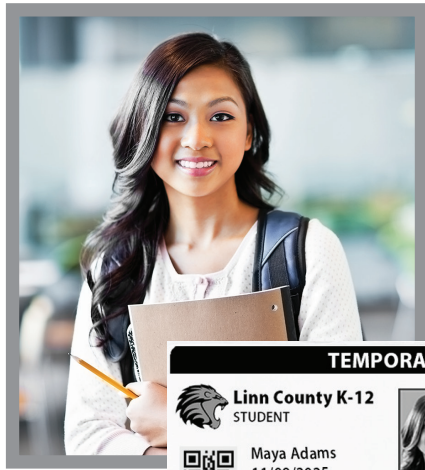

EPIC Track Print Kiosk

Temporary ID Issuance

The EPIC Track Print Kiosk with Temporary ID Issuance is an all-in-one unit designed to perform temporary student IDs, quickly and with complete accountability, when students forget to bring their ID card to school. Staff may search for the student's record, validate their identity by referencing the photo on screen, and print a dated temporary ID from the kiosk station on an adhesive label in seconds.

A Simple Solution That Provides High Value at an Affordable Cost

The EPIC Track Print Kiosk with Temporary ID Issuance offers schools an extremely user-friendly, affordable solution that supports their identification and accountability program. Students who arrive at school without their ID card, can quickly receive a temporary student ID label that includes the student's barcode allowing them to be scanned and tracked into events (classroom attendance, lunch meal plans, field trips, athletic games, etc) and provides visual validation just like their plastic ID card.