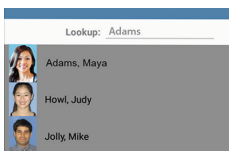

Search for Student Record