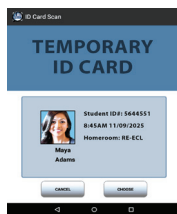

EPIC Track Print Kiosk

Temporary ID Issuance

The EPIC Track Print Kiosk with Temporary ID Issuance is an all-in-one unit designed to perform temporary student IDs, quickly and with complete accountability, when students forget to bring their ID card to school. Staff may search for the student's record, validate their identity by referencing the photo on screen, and print a dated temporary ID from the kiosk station on an adhesive label in seconds.

EPIC Track Print Kiosk: Temporary ID Issuance How the System Works

The solution consists of an integrated thermal printer, built-in kiosk tablet, and EPIC Track Temporary ID App. The system is designed to create and issue temporary ID card labels:

1

Search for Student Record

Use the lookup feature in the EPIC Track Temporary ID App to search for a student record.

2

Confirm Student Record Selection

Once record is selected, click the confirm button to complete your selection.

3

Automatic ID Label Printout

A temporary ID card will automatically print the student's ID on an adhesive label they can wear that day.

EPIC Track Temporary ID App

- Cloud hosted software.
- Tracks data in real-time.
- Check status of temp IDs issued to students.
- Generate reports on ID issuance history.