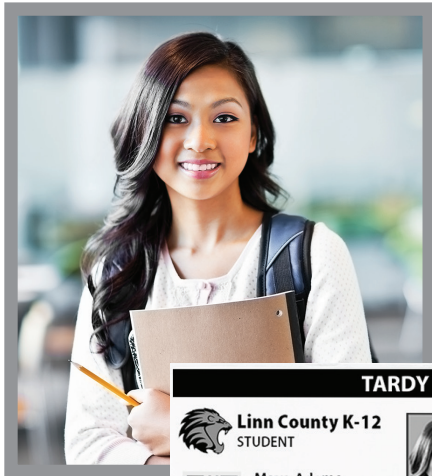

## Tardy Pass Issuance

The **EPIC Track Print Kiosk with Tardy Pass Issuance** is an all-in-one unit designed to perform automated tardy attendance check-in and issue printed tardy passes quickly to students, with complete accountability, as they arrive at school. The system records all transaction data collected at each kiosk, transforming manual tardy issuance into an automated, efficient process for greater efficiency and accountability.