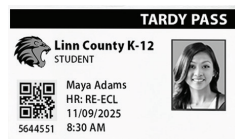

Automatic Tardy Pass Printed

A paper tardy pass instantly prints from the kiosk station once data is processed. The student takes their pass and walks to class where they present it to their teacher or possibly staff en-route.

EPIC Track Tardy App

- Cloud hosted software.
- Tracks data in real-time.
- Check status of tardy students anytime.
- Generate reports on tardy activity history.