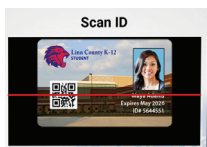

## Tardy Pass Issuance

The **EPIC Track Print Kiosk with Tardy Pass Issuance** is an all-in-one unit designed to perform automated tardy attendance check-in and issue printed tardy passes quickly to students, with complete accountability, as they arrive at school. The system records all transaction data collected at each kiosk, transforming manual tardy issuance into an automated, efficient process for greater efficiency and accountability.

## A Simple Solution That Provides High Value at an Affordable Cost

The **EPIC Track Print Kiosk with Tardy Pass Issuance** offers schools an extremely user-friendly, affordable solution that automates the entire tardy tracking process and supports greater data analysis for student accountability. The EPIC Track Print Kiosk is an open source platform that supports easy integration and implementation. Depending on the school environment, EPIC Track Print Kiosks can be administered by office staff or used as a self-service tardy pass issuance station.

## EPIC Track Print Kiosk: Tardy Pass Issuance How the System Works

The solution consists of an integrated thermal printer, built-in kiosk tablet, and EPIC Track Tardy App. The system is designed to record the tardy and issue a printed tardy pass to the student by:

### Scan Student ID Barcode

The ID barcode scan identifies the student instantly using the EPIC Track Tardy App connection to the student database.

2