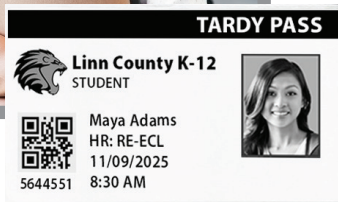

# EPIC Track Print Kiosk

## Tardy Pass Issuance

The **EPIC Track Print Kiosk with Tardy Pass Issuance** is an all-in-one unit designed to perform automated tardy attendance check-in and issue printed tardy passes quickly to students, with complete accountability, as they arrive at school. The system records all transaction data collected at each kiosk, transforming manual tardy issuance into an automated, efficient process for greater efficiency and accountability.