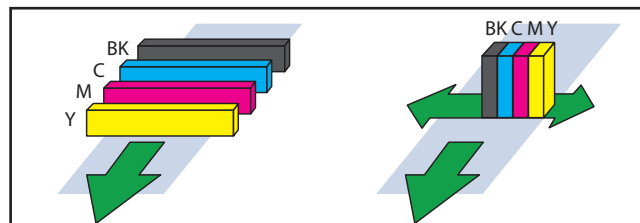

Single-pass printing (SCC-4000D)

Serial printing