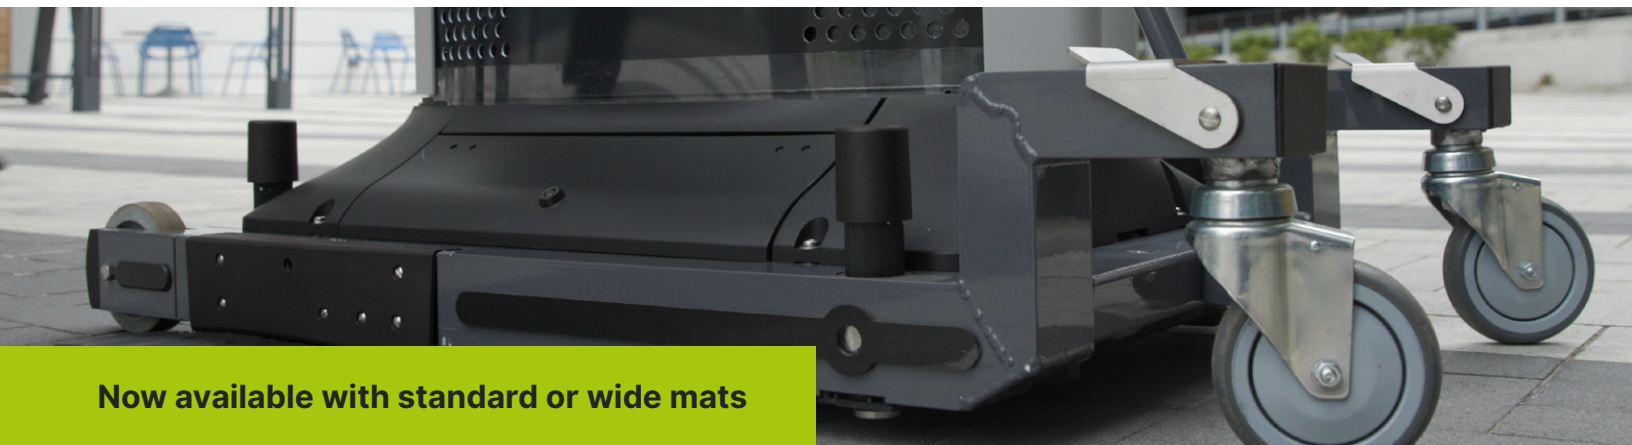

Now available with standard or wide mats