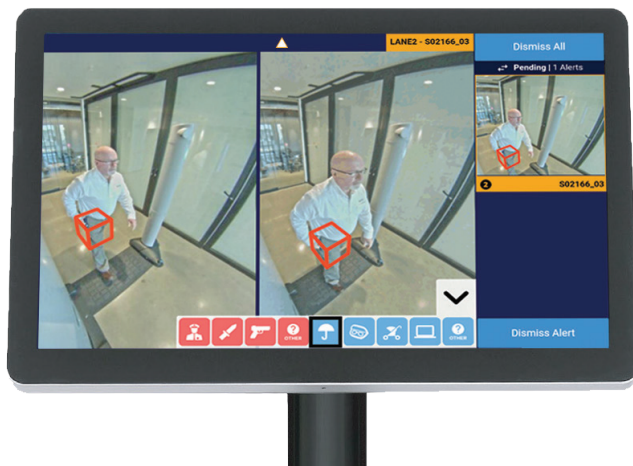

**Flexible and Portable:** Easy to setup indoors and outdoors; outdoor systems ruggedized for portability.

**Integration:** Communicate alerts to other security technologies across a venue.

**Analytics :** Support post-event analysis and a proactive security posture with the Web-based and Mobile-enabled app.

## Advance a proactive security posture.

With Evolv Insights®, the accompanying web-based and mobile-enabled analytics application, Evolv Express can account for its own performance, supporting post-event analysis and future operational planning. View visitor arrival curves and alarm rates by entrance, time, and date to understand where and when the flow of people—and threat objects—peak. Staff entrances accordingly for a proactive approach to security and operations.

## Integrate with security technologies across your venue.

Evolv's Open API and easy-to-configure integrations with security technologies like VMS (video management systems) and Mass Notification Systems are built into Evolv Express, allowing critical notifications and alert images to be communicated to the extended security ecosystem throughout your venue. Teams at the SOC (Security Operations Center) and other locations can swiftly receive unverified and verified threats, requests for assistance, and location information from Express, initiating security protocols and procedures when a weapon is identified at the system to better protect your guests and employees.